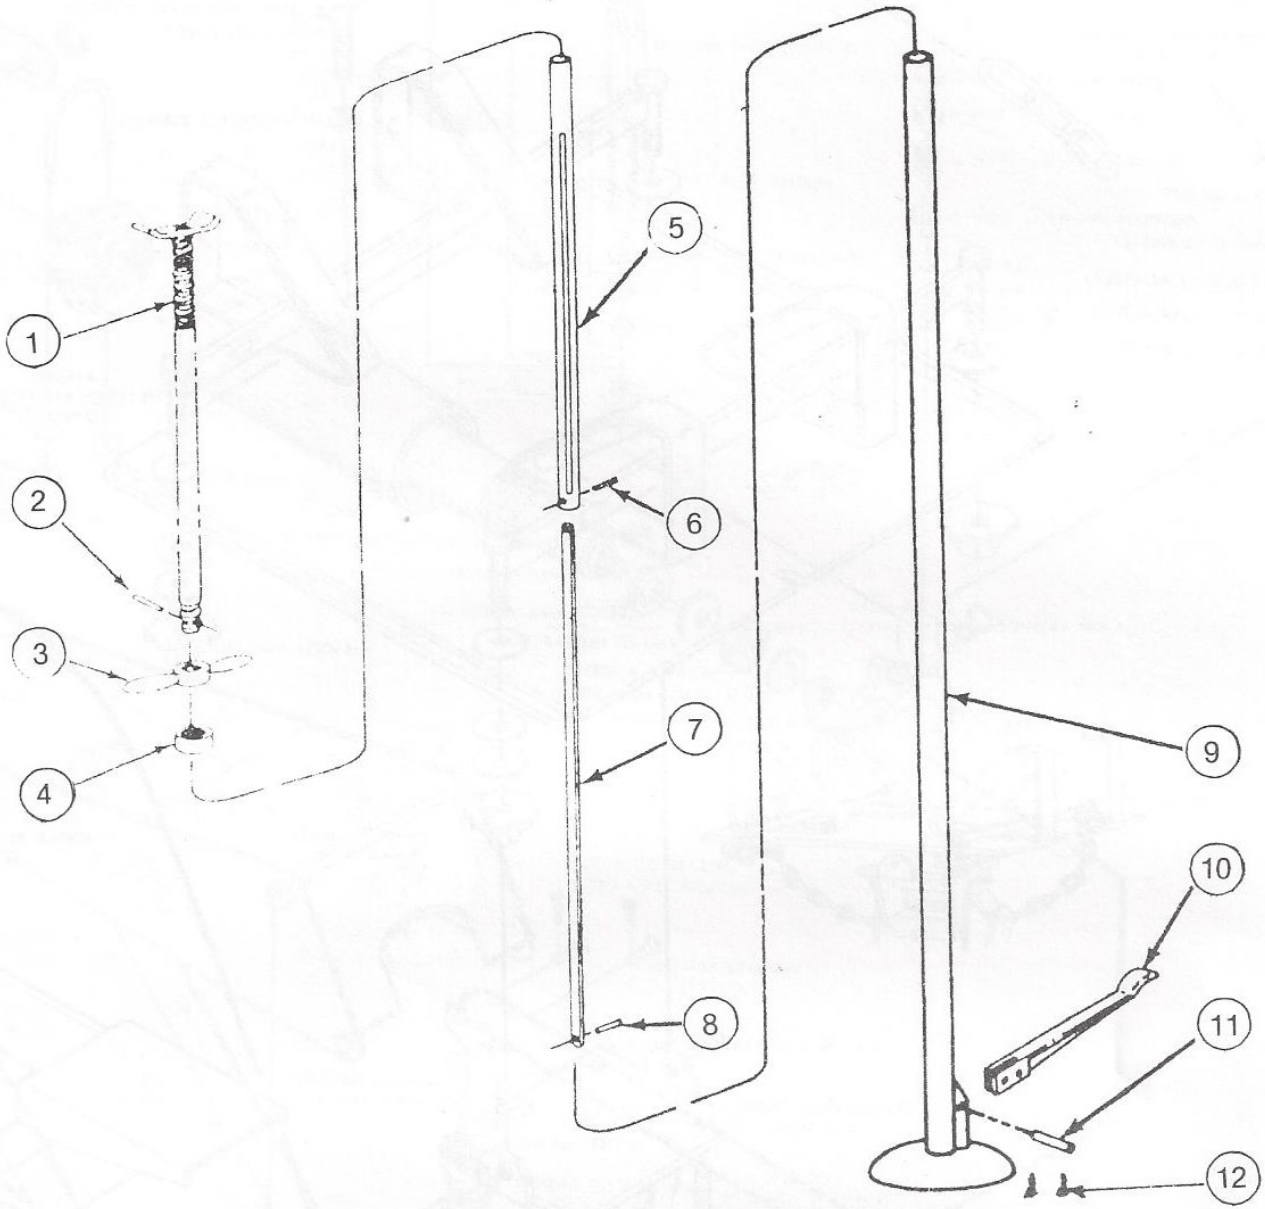

WEAVER[®]

Model WA-65

Parts List and Breakdown

**Weaver Jack Corporation
343 Lawrence Street
Adrian, MI 49221
(517) 263-6500**

WA-65 Parts Breakdown

WA-65 Repair Parts List

ITEM #	PART #	DESCRIPTION
1.	AS-11572	SCREW ASSEMBLY
2.	S-12679	ROLL PIN
3.	M-1661	ADJUSTING NUT
4.	S-12675	BEARING, THRUST
5.	S-12681	TUBE, LIFT
6.	S-12683	ROLL PIN
7.	S-12682	ROD, LIFT
8.	S-12676	ROLL PIN
9.	AS-12684	FRAME ASSEMBLY
10.	M-1940	LEVER, FOOT
11.	S-7299	PIN
12.	S-275	COTTER KEY

NOTE:

- Item 1 had been made with 1-1/4-4 Acme threads and 1-1/4-5 Acme threads.
- When ordering item 3: M-1661 is Acme #5 and M-1661A is Acme #4